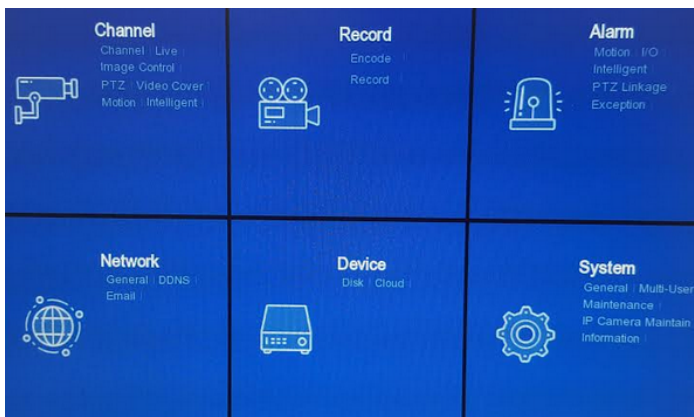

- 320 Mbps bandwidth
- 8 To max HDD
- 4K recording resolution
- P2P / UPNP
- H265 / H264
- 4 HDD

GIGAMEDIA NVR provides an excellent ratio price/performance for your security installation. The GGM NVR08xxxx are dedicated for small and medium security installation.

32 or 16 PoE port to power camera directly.

Possibility to add 8 HDD with maximum capacity of 8 Tb each. Recording resolution can support up to 4K. It embed 8/16 dry contact input for recording on alarm.

This NVR is compatible with all GGM's cameras.

MAIN MENU

FEATURES:

System	
OS	Linux
CPU	ARM processor
Flash	NAND 128Mb
RAM	4*4Gb
Live display	1x1;2x2;3x3;3x4;4x4;1+5;1+7;2+8;1+9;1+12;4+9;1+1+12
Video OUT	VGA x 1, HDMI x 1
Display Resolution	1024*768, 1280*720, 1280*1024, 1440*900, 1920*1080, 2560*1440, 3840*2160
Dewarp Fisheye	10,VR, 3D Cylinder, 2PT, 4PT, 180 Panorama, 360 Panorama, 360 Panorama + 1/3/6/8PT, Fisheye + 3/8PT
Streams	Main / Second
PTZ functions	Control direction, Preset, patrol,Iris
Display	On Screen Display (OSD) NVR & Caméras